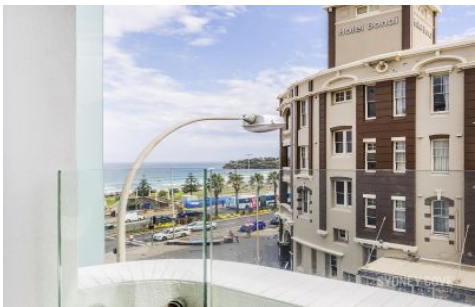

SYDNEY COVE

PROPERTY

180 Campbell Parade Bondi Beach NSW

1  1 

Prime location, opposite our world famous Bondi Beach, this furnished executive studio combines Bondi life with 5 star luxury. Surrounded by shops, restaurants, bars and more this is the ideal home for those seeking medium term fully furnished accommodation

View : <https://www.sydneycoveproperty.com/lease/nsw/eastern-suburbs/bondi-beach/residential/apartment/6215013>

Key Points:

- * Luxury finished, with timber floors
- * Spacious floorplan plus balcony
- * Sleek, designer, marble kitchen
- * Chic bathroom, ducted A/C, Cbus
- * Impressive views of Bondi Beach