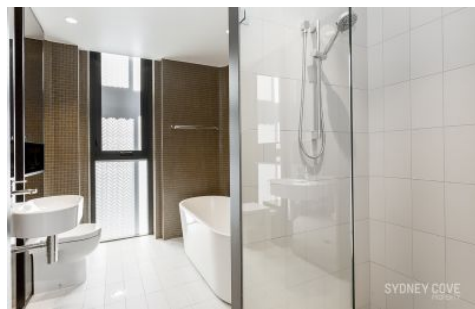

SYDNEY COVE

PROPERTY

25 Barangaroo Avenue Sydney NSW

2 2 1

Alexander is one of the luxury buildings in the new Barangaroo precinct. Raising the bar on luxury living, these water front apartments enjoy fluid, seamless floorplans, high end luxury finishes with direct water front views. Surrounded by bars, restaurants, shops and the new head land park, this apartment makes for a stunning home.

View : <https://www.sydneycoveproperty.com/lease/nsw/sydney-city/sydney/residential/apartment/6215087>

Key Points:

- Superior North/West corner
- Spacious water front living
- Large entertainers balcony
- Timber floors & wool carpet
- Ducted A/C, Privacy louvers
- Luxury bathrooms, bath tub
- Miele kitchens, stone bench