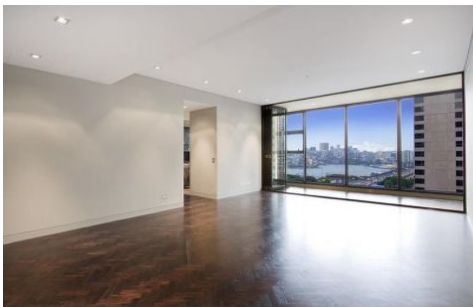

SYDNEY COVE

PROPERTY

171 Gloucester Street SYDNEY NSW

2 2 1

Light filled luxury apartment on the North East corner of the prestigious Stamford Residences. With captivating views of the City and Harbour, this state of the art home enjoys the finest finishes and is located in the Rocks, moments to all the areas fantastic shops, restaurants and transport.

Building Size : 133 sqm
View : <https://www.sydneycoveproperty.com/lease/nsw/sydney-city/sydney/residential/apartment/6215696>

Features include:

- Extremely spacious interior with superior layout
- Open plan living area with stunning parquetry floors
- Floor to ceiling glass offering commanding views
- Large winter garden with bi-fold doors on northern side
- Gourmet kitchen with Miele appliances & gas cooking
- Two double bedrooms with built-in ample wardrobes
- Two luxury marble bathrooms, ensuite with bath tub
- Ducted air-conditioning, internal laundry & separate W/C
- Concierge, grand lobby, pool, gym & common BBQ area