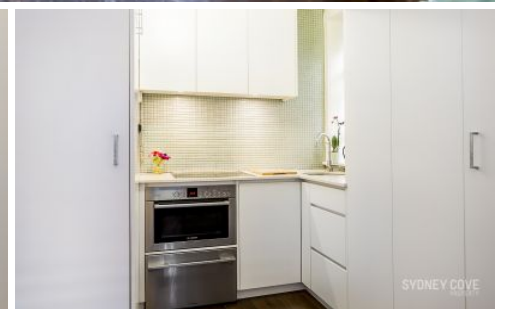

SYDNEY COVE

PROPERTY

42 Bayswater Road RUSHCUTTERS BAY NSW

1 1

Set privately in this popular, quiet complex, this character filled one bedroom apartment boasts modern interiors and is located only moments to Elizabeth Bay/Potts Point shops and restaurants as well as Rushcutters Bay Park and more.

View : <https://www.sydneycoveproperty.com/lease/nsw/eastern-suburbs/rushcutters-bay/residential/apartment/6215744>

Features:

- Living area with built in custom cabinetry
- Great modern bathroom and kitchen
- Good sized bedroom with built in robes
- Timber flooring and private leafy outlook
- Internal laundry includes washer/dryer
- Close to local cafes, shopping & transport