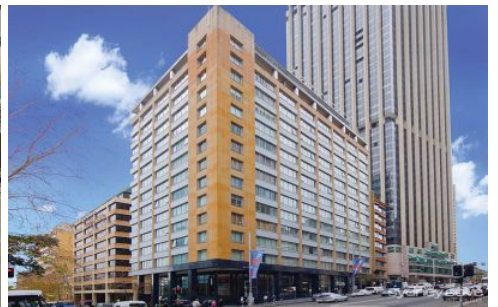

SYDNEY COVE

PROPERTY

38 Bridge Street SYDNEY NSW

1 1

Located in the heart of the City/ Circular Quay, Bridgeport is walking distance, the finance district, transport and Sydney's finest Bars & Restaurants. This ultra-convenient furnished one bedroom apartment overlooking the circular quay park is highly desirable and will not stay on the market long!

View : <https://www.sydneycoveproperty.com/lease/nsw/sydney-city/sydney/residential/apartment/6215827>

Key Points

- * Updated furniture throughout the unit
- * Bright and spacious living room
- * Galley kitchen with stone finishes
- * Double bedroom, built in wardrobes
- * West aspect over looking the park
- * Onsite building manager, intercom
- * Moments away from public transport