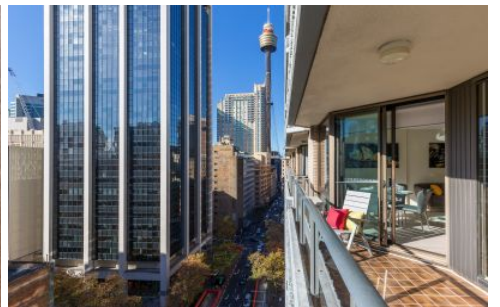

SYDNEY COVE

PROPERTY

25 Market Street SYDNEY NSW

1 1

View : <https://www.sydneycoveproperty.com/lease/nsw/sydney-city/sydney/residential/apartment/6216056>

Cherie Xue
02 9241 1288

Kayla Caldwell
02 9241 1288