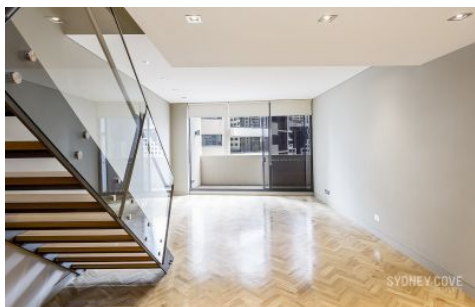

SYDNEY COVE

PROPERTY

171 Gloucester Street SYDNEY NSW

1 1 1

Luxury apartment located in the CBD's prestige development, 'Stamford Residences'. This large 2 storey apartment features state of the art technology, luxury finishes and is located in the historic 'The Rock's' precinct. Enjoy walking to all the areas fantastic shops, restaurants and transport.

View : <https://www.sydneycoveproperty.com/lease/nsw/sydney-city/sydney/residential/apartment/6216136>

Key Points:

- * Open plan living area with parquet floors
- * Private apartment with pleasant outlook
- * Gourmet kitchen with Miele appliances
- * Double bedroom with ample wardrobes
- * Separate study, luxury marble bathroom
- * Air-conditioning, laundry, secure car space
- * Concierge, pool, gym & common BBQ area