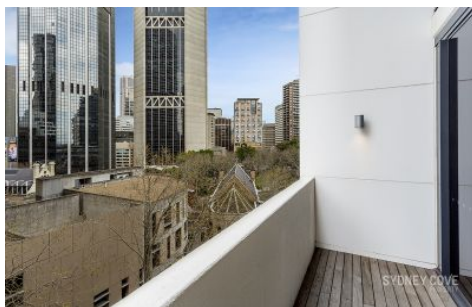

SYDNEY COVE

PROPERTY

171 Gloucester Street SYDNEY NSW

1 1 1

Luxury apartment located in the CBD's prestige development, 'Stamford Residences'. This large 2 storey apartment features state of the art technology, luxury finishes and is located in the historic 'The Rock's' precinct. Enjoy walking to all the areas fantastic shops, restaurants and transport.

View : <https://www.sydneycoveproperty.com/lease/nsw/sydney-city/sydney/residential/apartment/6216136>

Key Points:

- * Open plan living area with parquet floors
- * Private apartment with pleasant outlook
- * Gourmet kitchen with Miele appliances
- * Double bedroom with ample wardrobes
- * Separate study, luxury marble bathroom
- * Air-conditioning, laundry, secure car space
- * Concierge, pool, gym & common BBQ area