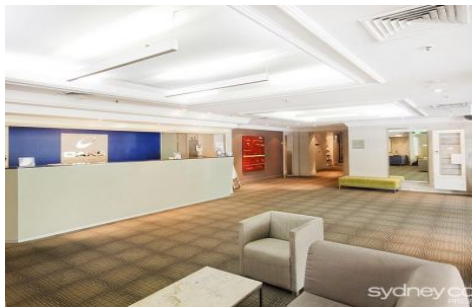

SYDNEY COVE

PROPERTY

38 College Street SYDNEY NSW

1 🏠 1 🚗

Located opposite Hyde park in the Hyde Park Plaza, this recently renovated furnished studio apartment is just minutes walk away from Sydney's famous bars & restaurants, situated on the corner of College & Oxford you are short walk to public transport and supermarkets.

View : <https://www.sydneycoveproperty.com/lease/nsw/sydney-city/sydney/residential/apartment/6216139>

Key Points:

- * Combined lounge and dining
- * Kitchen with stove and oven
- * A/C, Intercom, Roof top pool
- * Security building, Great location