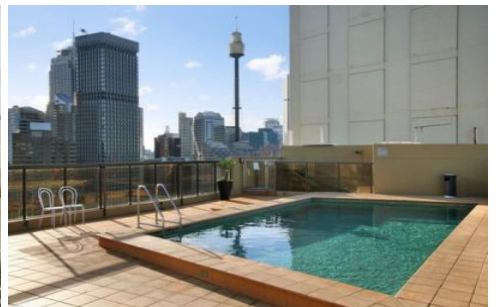

SYDNEY COVE

PROPERTY

38 College Street SYDNEY NSW

1 🏠 1 🚗

Located opposite Hyde park in the Hyde Park Plaza, this recently renovated furnished studio apartment is just minutes walk away from Sydney's famous bars & restaurants, situated on the corner of College & Oxford you are short walk to public transport and supermarkets.

View : <https://www.sydneycoveproperty.com/lease/nsw/sydney-city/sydney/residential/apartment/6216139>

Key Points:

- * Combined lounge and dining
- * Kitchen with stove and oven
- * A/C, Intercom, Roof top pool
- * Security building, Great location