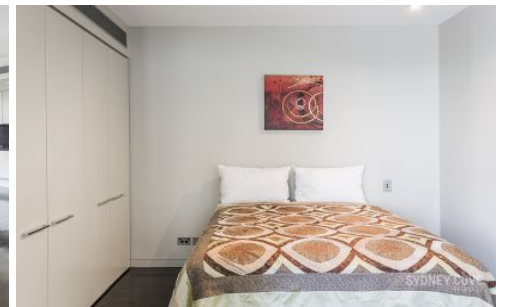

SYDNEY COVE

PROPERTY

161 Kent Street SYDNEY NSW

1 2 1

This immaculate apartment is luxurious, spacious and private. Offering a combination of open plan space, quality finishes and desirable city views, this magnificent residence is positioned moments to The Rocks, Barangaroo, Walsh Bay and everything else that this world class city has on offer. Stamford Residence is also one of Sydney's high-end residential developments offering onsite concierge and building management, residents pool & gym, board room & security access.

View : <https://www.sydneycoveproperty.com/lease/nsw/sydney-city/sydney/residential/apartment/6216271>

Key Points:

- * Open plan living featuring parquetry flooring
- * Sleek stone kitchen with quality appliances
- * Marble ensuite style bathroom + guest toilet
- * Large full-length balcony with CBD views
- * Car space, internal laundry & air conditioning
- * Onsite concierge, pool, gym & board room