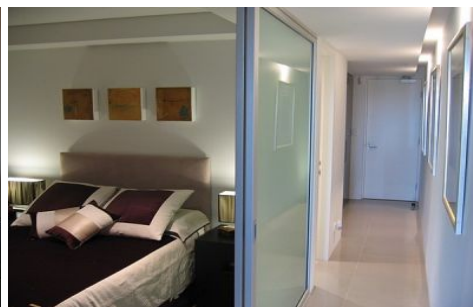

SYDNEY COVE

PROPERTY

60 William Street WOOLLOOMOOLOO NSW

1 🏠 1 🚗

Embracing elevated harbour views encompassing Woolloomooloo Bay and the Domain parklands, this chic flow through apartment is set on the ninth floor of 'Paramount'. It relishes a premier address just moments to bars and dining.

View : <https://www.sydneycoveproperty.com/lease/nsw/sydney-city/woolloomooloo/residential/apartment/6216279>

Key Points:

- Fluid design with sleek ultra-modern finish
- Chic galley kitchen with gas cooking
- Double bedroom with built-in wardrobe
- Large balcony, perfect for alfresco dining
- Pool, sauna, 360 degree view rooftop deck
- Internal laundry, A/C, Lift access, intercom