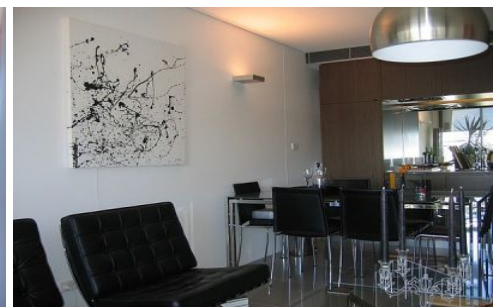

SYDNEY COVE

PROPERTY

60 William Street WOOLLOOMOOLOO NSW

1 🏠 1 🚗

Embracing elevated harbour views encompassing Woolloomooloo Bay and the Domain parklands, this chic flow through apartment is set on the ninth floor of 'Paramount'. It relishes a premier address just moments to bars and dining.

View : <https://www.sydneycoveproperty.com/lease/nsw/sydney-city/woolloomooloo/residential/apartment/6216279>

Key Points:

- Fluid design with sleek ultra-modern finish
- Chic galley kitchen with gas cooking
- Double bedroom with built-in wardrobe
- Large balcony, perfect for alfresco dining
- Pool, sauna, 360 degree view rooftop deck
- Internal laundry, A/C, Lift access, intercom