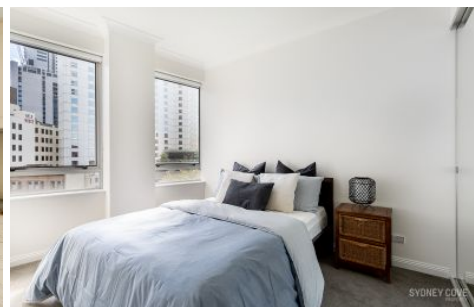

## 38 Bridge Street SYDNEY NSW

1 1

Located in the heart of the City/ Circular Quay, Bridgeport is walking distance, the finance district, transport and Sydney's finest Bars & Restaurants. This ultra-convenient furnished one bedroom apartment overlooking the circular quay park is highly desirable and will not stay on the market long!

### Key Points

- \* Bright and spacious living room
- \* Galley kitchen with stone finishes
- \* Double bedroom, built in wardrobes
- \* Onsite building manager, intercom
- \* Moments away from public transport