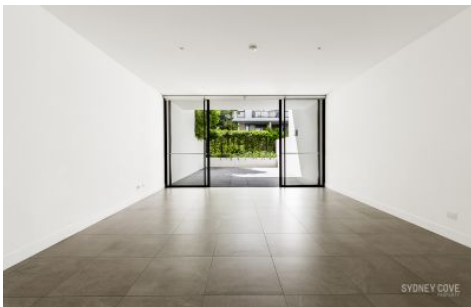

### 3 Grattan Close FOREST LODGE NSW

3 2 2

This modern 3 bedroom terrace located in the Heart of Forest Lodge is a short walk to many of the areas local cafes, shops, schools, parks and the popular Tramsheds. It features plenty of natural light, luxury finishes and designer appliances.

#### Key points:

- Large dual level terrace with luxury finishes
- Multiple indoor and outdoor living areas
- Large kitchen with full Miele appliances
- Low maintenance courtyard, perfect for entertaining
- 2 opulent bathrooms with luxury bath tub
- Direct access to garage and storage