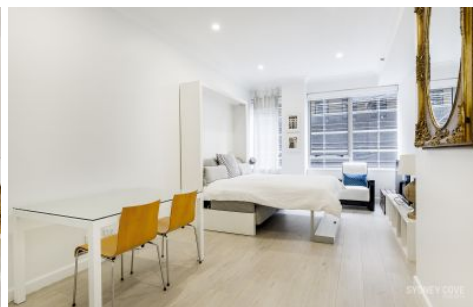

SYDNEY COVE

PROPERTY

38 Bridge Street SYDNEY NSW

1 1

Enjoy Sydney Harbour lifestyle and convenience from this studio apartment located in the newly refurbished 'Bridgeport'. Positioned in Circular Quay, it enjoys magnificent convenience to transport, Martin Place, Shops, Restaurants and more. The ideal location it is sure to impress!

View : <https://www.sydneycoveproperty.com/lease/nsw/sydney-city/sydney/residential/apartment/6342455>

Key points:

- * Renovated interior, timber flooring
- * Stone kitchen with quality appliances
- * Designer bathroom with internal laundry
- * Ducted air-conditioning, built in robe, lift
- * Concierge, recently refurbished, gym