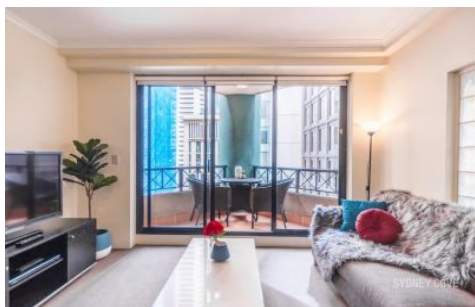

SYDNEY COVE

PROPERTY

1 Hosking PI SYDNEY NSW

1 1

Situated in a perfect central CBD position is this one bedroom apartment complete with a executive furniture package making it a great comfortable home. Positioned on a corner within the The Astor development this apartment has great natural light and is only a short walk to Martin place where you will have bars, restaurants, cafe's and transport.

View : <https://www.sydneycoveproperty.com/lease/nsw/sydney-city/sydney/residential/apartment/6914570>

Key points:

- * Large open & spacious floor plan
- * Stone kitchen and gas appliances
- * Private balcony off loungeroom
- * Double bedroom with built in robe
- * Tiled bathroom, Internal Laundry, AC
- * Onsite concierge, Lift access & pool