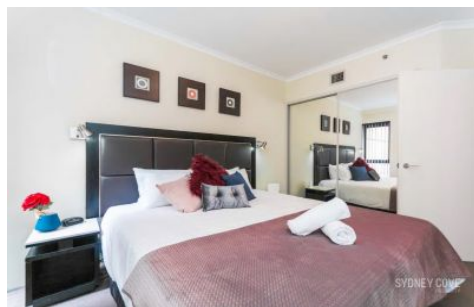

SYDNEY COVE

PROPERTY

1 Hosking PI SYDNEY NSW

1 1

Situated in a perfect central CBD position is this one bedroom apartment complete with a executive furniture package making it a great comfortable home. Positioned on a corner within the The Astor development this apartment has great natural light and is only a short walk to Martin place where you will have bars, restaurants, cafe's and transport.

View : <https://www.sydneycoveproperty.com/lease/nsw/sydney-city/sydney/residential/apartment/6914570>

Key points:

- * Large open & spacious floor plan
- * Stone kitchen and gas appliances
- * Private balcony off loungeroom
- * Double bedroom with built in robe
- * Tiled bathroom, Internal Laundry, AC
- * Onsite concierge, Lift access & pool