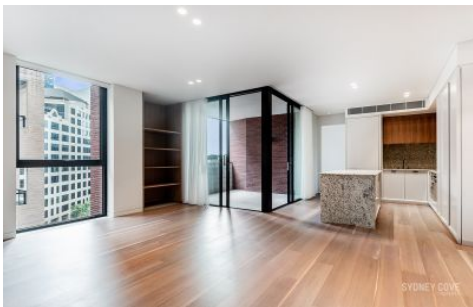

## 15 Young St SYDNEY NSW

2 2 1

Experience world class mid-city living in the near new luxurious Quay Quarter precinct. No expense has been spared on the incredible high end finishes and appliances used to complete this apartment. Enjoy a spacious free flowing combined living area that flows directly onto a west facing balcony. Located directly on the Harbours edge for the utmost convenience and opulent lifestyle.

- In a world-class harbour location 200m to Circular Quay
- Luxury apartment, sophisticated contemporary city living
- Boutique building designed by renowned SJB Architects
- Luxury interiors, high-end finishes, ducted zoned r/c air-con
- Abundant transport options, laneways with restaurants & cafes