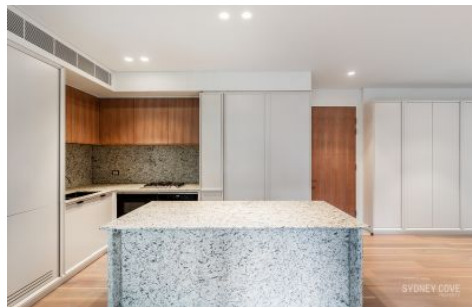

## 15 Young St SYDNEY NSW

2 2 1

Experience world class mid-city living in the near new luxurious Quay Quarter precinct. No expense has been spared on the incredible high end finishes and appliances used to complete this apartment. Enjoy a spacious free flowing combined living area that flows directly onto a west facing balcony. Located directly on the Harbours edge for the utmost convenience and opulent lifestyle.

- In a world-class harbour location 200m to Circular Quay
- Luxury apartment, sophisticated contemporary city living
- Boutique building designed by renowned SJB Architects
- Luxury interiors, high-end finishes, ducted zoned r/c air-con
- Abundant transport options, laneways with restaurants & cafes