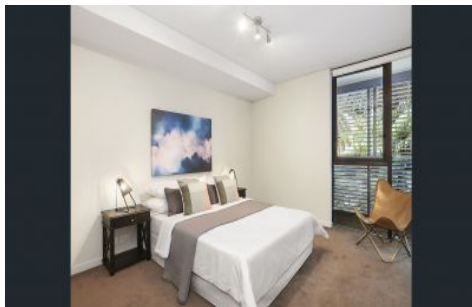

## 1 Sterling Circuit CAMPERDOWN NSW

1 1 1

Don't miss the opportunity to inspect this beautifully presented apartment located in the popular 'Trio South' complex. Complete with a large kitchen, open plan living room opening up to a large timber balcony this apartment is ideal for those looking to entertain.

### Features include:

- Double bedroom with built in wardrobes
- Bathroom with walk-in shower & separate bath
- Large modern open plan living and dining area
- Kitchen with stone benches & stainless appliances
- Private timber decked balcony with gas outlet
- Internal laundry, ducted A/C & intercom entry
- Beautiful building facilities including pool & gym
- Security building close to shops, cafes & transport