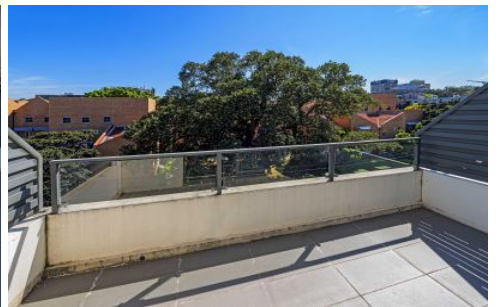

SYDNEY COVE

PROPERTY

32-42 Barker Street KINGSFORD NSW

3 2 2

Barker Lodge is located in the heart of Kingsford, close to public transport, hospitals, shops, UNSW & much more it's in the ideal position for all your needs. Consisting of just over 70 apartments this complex offers the ultimate convenience.

View : <https://www.sydneycoveproperty.com/lease/nsw/eastern-suburbs/kingsford/residential/apartment/7577140>

Key Points

- 3 Large bedrooms all with natural light
- Balcony & Sun filled upstairs terrace
- High-quality kitchen with gas appliances
- Lap pool, Secure car space, storage cage
- Walking distance to UNSW & local shops
- Public transport at your doorstep