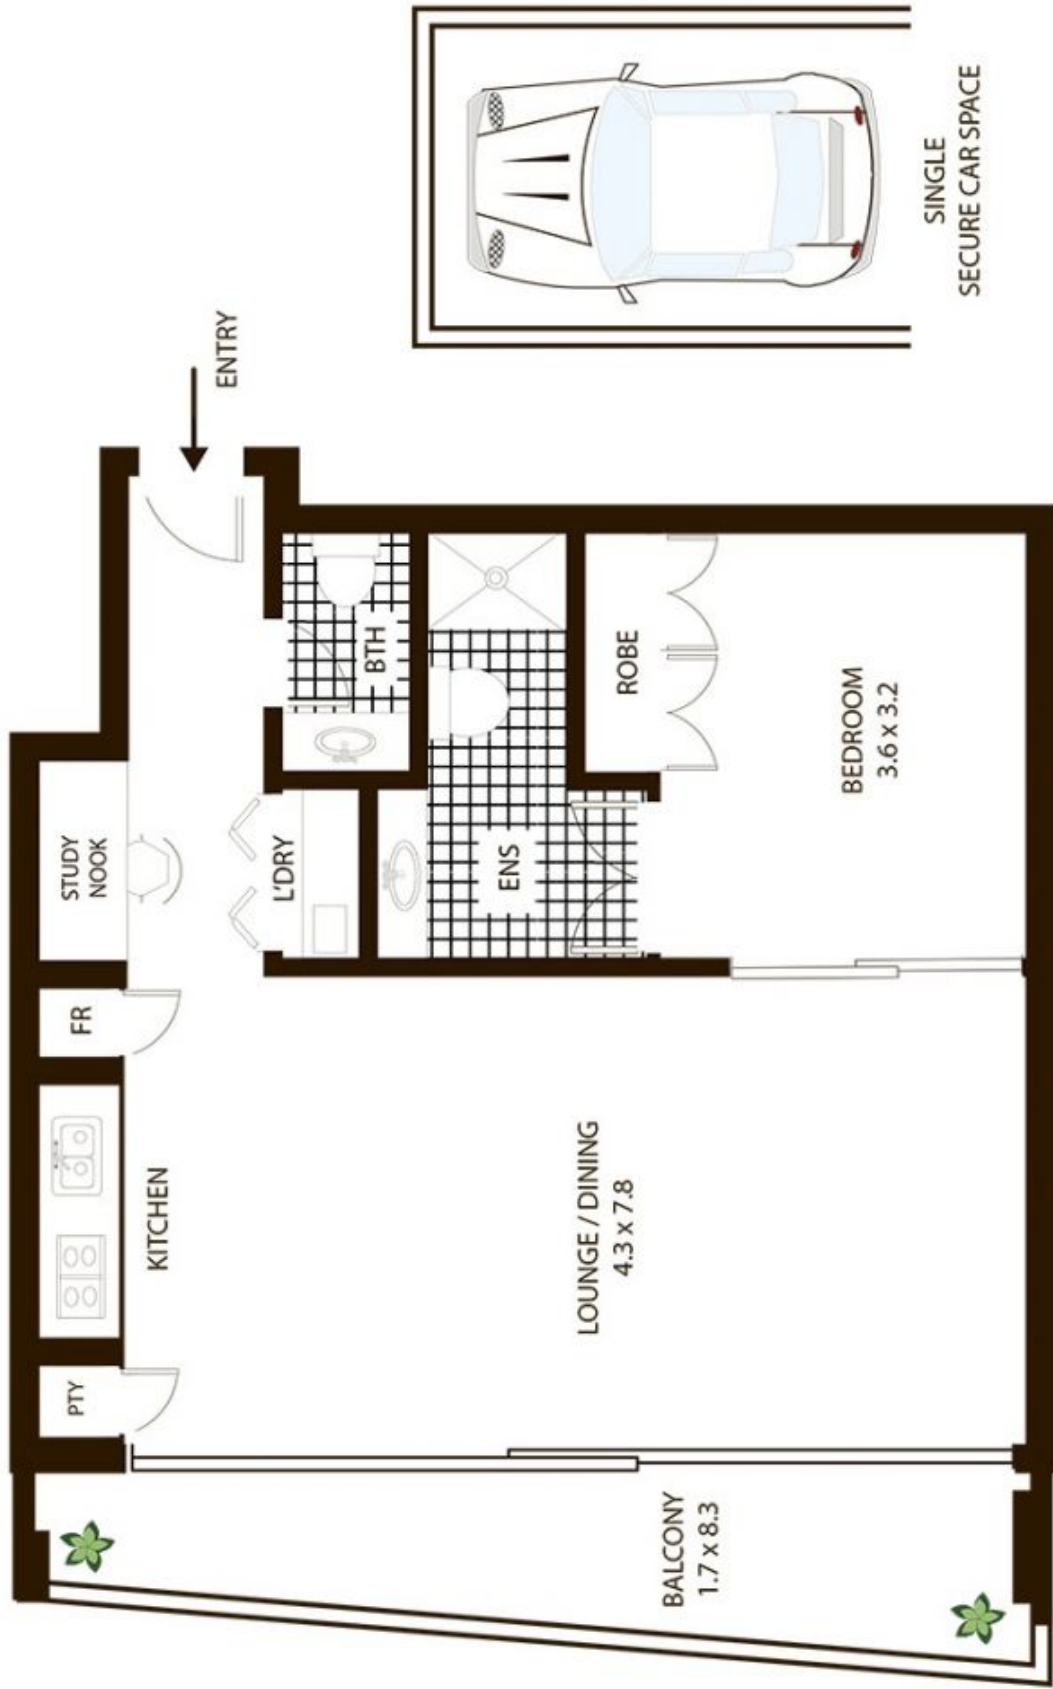

SYDNEY COVE

PROPERTY

161 Kent Street SYDNEY NSW

1 2 1

Located in the Stamford Marquee next door to the newly developed Barangaroo is this spacious one bedroom. Featuring stunning interiors by Burley Katon Halliday, this is a sophisticated city pad for those looking to enjoy the CBD lifestyle.

View : <https://www.sydneycoveproperty.com/lease/nsw/sydney-city/sydney/residential/apartment/7643980>

- Spacious floor plan, east facing w/ large entertaining balcony
- Parquetry floors, marble ensuite and second powder room
- Modern open plan kitchen, quality appliances, internal laundry & air con
- Large car space, excellent storage throughout apartment
- On site concierge, board room, gymnasium, heated lap pool and spa
- Short walk to Barangaroo, Circular Quay, exclusive shops & restaurants

Cherie Xue
02 9241 1288

Gareth Bootland
02 8259 3333

161 Kent St Sydney

All measurements are approximate only. Plan is provided as an indication of layout