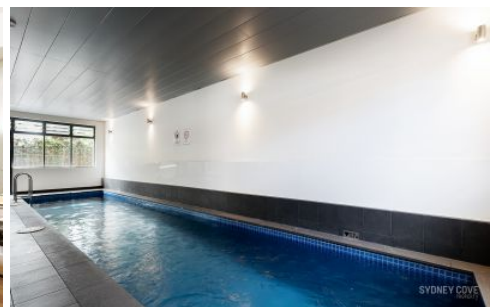

SYDNEY COVE

PROPERTY

32-42 Barker Street KINGSFORD NSW

1 🏠 1 🚗

Barker Lodge is located in the heart of Kingsford, close to public transport, hospitals, shops, UNSW & much more it's in the ideal position for all your needs. Consisting of just over 70 apartments this complex offers the ultimate convenience.

View : <https://www.sydneycoveproperty.com/lease/nsw/eastern-suburbs/kingsford/residential/apartment/7674977>

Key Points

- Generously sized studio apartment with BIR
- High-quality kitchen with gas appliances
- Lap pool, Secure car space, storage cage
- Walking distance to UNSW & local shops
- Public transport at your doorstep