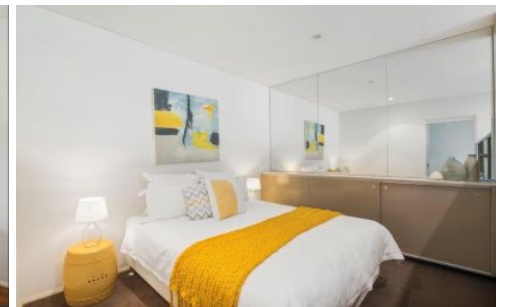

SYDNEY COVE

PROPERTY

241 Crown DARLINGHURST NSW

1 1

Moments from CBD, Hyde Park, popular eateries and bars and transport, this stylish one-bedroom apartment offers a great lifestyle of convenience. Ideally located in the vibrant entertainment and dining precinct, that is Darlinghurst. This is a beautiful home with a sought-after lifestyle address.

View : <https://www.sydneycoveproperty.com/lease/nsw/eastern-suburbs/darlinghurst/residential/apartment/7695268>

Key Points

- * Combined living and dining area flows onto balcony
- * Bedroom with built in wardrobes
- * Polished timber floors, chic integrated kitchen
- * Set within a secure well-maintained block, lift access
- * Common rooftop and BBQ area for residents
- * Footsteps to cafes, bars, restaurants & supermarket
- * This property offers furnished or unfurnished