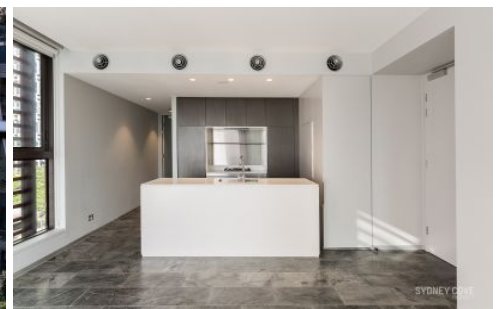

SYDNEY COVE

PROPERTY

15 Barangaroo Ave Sydney NSW

1 1 1

The most highly anticipated real estate in Sydney is here. Located in 'the Cloud', this prized north facing apartment makes up the crown jewel of Barangaroo. Raising the bar on luxury living, this water front apartment enjoys fluid, seamless floorplans, high end luxury finished and water front views. Surrounded by bars, restaurants, shops and the new head land park, this is not to be missed.

View : <https://www.sydneycoveproperty.com/lease/nsw/sydney-city/sydney/residential/apartment/7747447>

Key Points:

- * Brand new Water front apartment
- * North facing entertainer's balcony
- * Stone floors plus luxury wool carpet
- * Double glazed windows, ducted A/C
- * Miele gas kitchen with stone bench