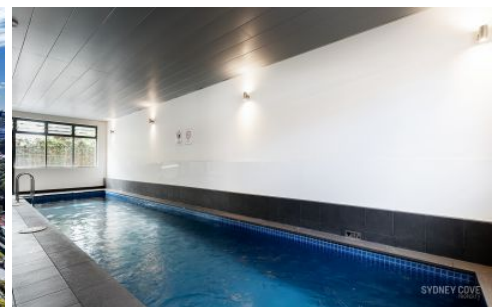

SYDNEY COVE

PROPERTY

32-42 Barker Street KINGSFORD NSW

1 🏠 1 🚗

Barker Lodge is located in the heart of Kingsford, close to public transport, hospitals, shops, UNSW & much more it's in the ideal position for all your needs. Consisting of just over 70 apartments this complex offers the ultimate convenience.

View : <https://www.sydneycoveproperty.com/lease/nsw/eastern-suburbs/kingsford/residential/studio/7749100>

Key Points

- Generously sized studio apartment with BIR
- Self-contained with kitchen and bathroom
- Lap pool, Secure car space, storage cage
- Walking distance to UNSW & local shops
- Public transport at your doorstep