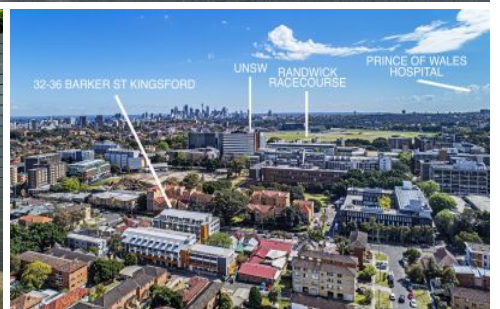

SYDNEY COVE

PROPERTY

32-42 Barker Street KINGSFORD NSW

1 1 1

Barker Lodge is located in the heart of Kingsford, close to public transport, hospitals, shops, UNSW & much more it's in the ideal position for all your needs. Consisting of just over 70 apartments this complex offers the ultimate convenience.

View : <https://www.sydneycoveproperty.com/lease/nsw/eastern-suburbs/kingsford/residential/apartment/7811491>

Key Points

- Quaint outdoor courtyard for direct access
- Generously sized bedroom with BIR
- High-quality kitchen with gas appliances
- Lap pool, Secure car space, storage cage
- Walking distance to UNSW & local shops
- Public transport at your doorstep