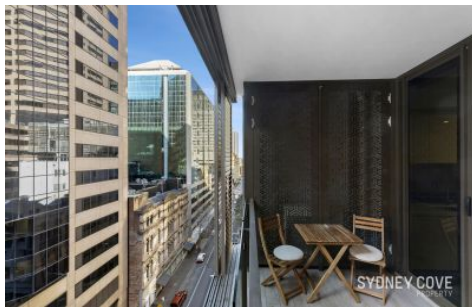

SYDNEY COVE

PROPERTY

209 Castlereagh St SYDNEY NSW

1 

Enjoy Sydney lifestyle and convenience from this studio apartment located in the Castlereagh apartments. Positioned in the heart of Sydney CBD, it enjoys magnificent convenience to transport, Town Hall, Hyde Park, restaurants and more. The ideal location - it is sure to impress!

View : <https://www.sydneycoveproperty.com/lease/nsw/sydney-city/sydney/residential/apartment/7817447>

Key points

- * Open Plan living & kitchen space
- * modern bathroom, internal laundry
- * Ducted air-conditioning, built in robe
- * Security building with lift access
- * Short walk to train, light rail & shops