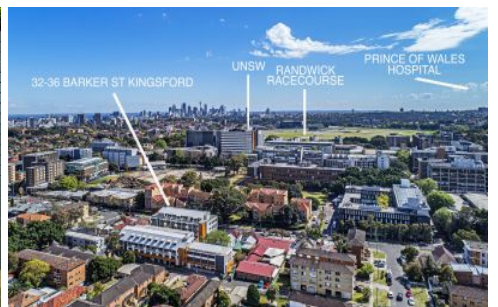

SYDNEY COVE

PROPERTY

32-42 Barker Street KINGSFORD NSW

1 1 1

Barker Lodge is located in the heart of Kingsford, close to public transport, hospitals, shops, UNSW & much more it's in the ideal position for all your needs. Consisting of just over 70 apartments this complex offers the ultimate convenience.

View : <https://www.sydneycoveproperty.com/lease/nsw/eastern-suburbs/kingsford/residential/apartment/7847361>

Key Points

- Quaint outdoor courtyard for direct access
- Generously sized bedroom with BIR
- High-quality kitchen with gas appliances
- Lap pool, Secure car space, storage cage
- Walking distance to UNSW & local shops
- Public transport at your doorstep