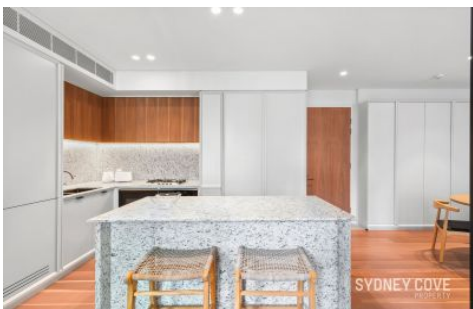

SYDNEY COVE

PROPERTY

15 Young St Sydney NSW

2 2

Experience world class mid-city living in the near new luxurious Quay Quarter precinct. No expense has been spared on the incredible high end finishes and appliances used to complete this apartment. Enjoy a spacious free flowing combined living area that flows directly onto a west facing balcony. Located directly on the Harbours edge for the utmost convenience and opulent lifestyle.

- Showcasing brand new, tastefully picked furniture package
- In a world-class harbour location 200m to Circular Quay
- Luxury apartment, sophisticated contemporary city living
- Boutique building designed by renowned SJB Architects
- Luxury interiors, high-end finishes, ducted zoned r/c air-con
- Abundant transport options, laneways with restaurants & cafes