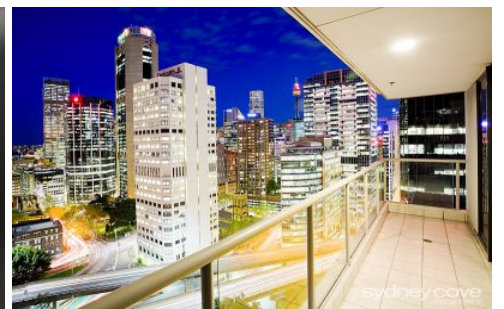

## 183 Kent St Sydney NSW

2 2

This luxurious apartment overlooking the CBD offers space, lifestyle and convenience. Located in the prestigious Stamford on Kent it enjoys a prime position in the Northern CBD and is located moments to transport, restaurants, The Rocks & Walsh Bay.