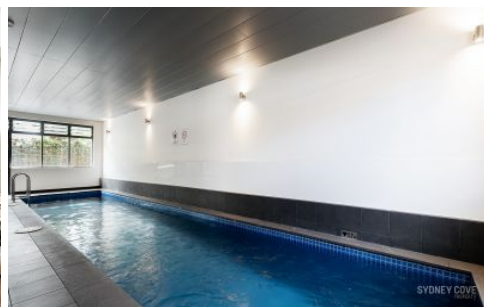

SYDNEY COVE

PROPERTY