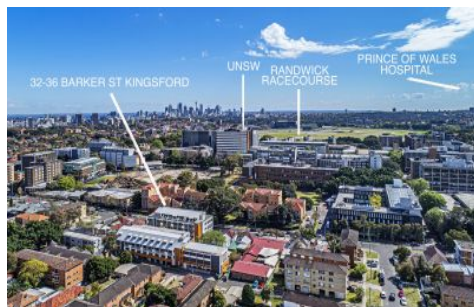

SYDNEY COVE

PROPERTY

32-42 Barker Street kingsford NSW

1 1 1

Barker lodge is located in the heart of Kingsford, close to public transport, hospitals, shops, UNSW & much more its in the ideal position for all your needs. Consisting of just over 70 apartments this complex offers the ultimate convenience.