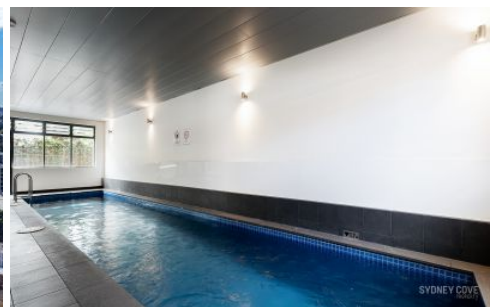

SYDNEY COVE

PROPERTY

32-42 Barker Street kingsford NSW

1 1 1

Barker lodge is located in the heart of Kingsford, close to public transport, hospitals, shops, UNSW & much more its in the ideal position for all your needs. Consisting of just over 70 apartments this complex offers the ultimate convenience.

- One bedroom with BIR, and oversized balcony
- High-quality kitchen with gas appliances
- Tiled throughout the living area & carpet in bedroom
- Lap pool, Secure car space, storage cage, Air Conditioning
- Close to all amenities in Kingsford.