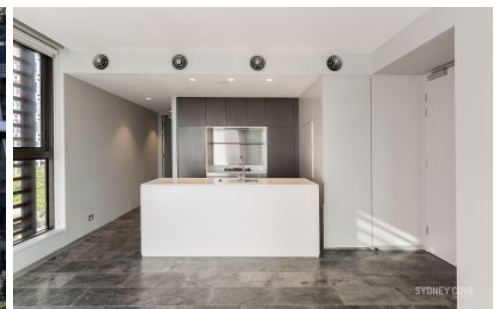

SYDNEY COVE

PROPERTY

15 Barangaroo Ave Sydney NSW

1 1 1

The most highly anticipated real estate in Sydney is here. Located in 'the Cloud', this prized north facing apartment makes up the crown jewel of Barangaroo. Raising the bar on luxury living, this water front apartment enjoys fluid, seamless floorplans, high end luxury finished and water front views. Surrounded by bars, restaurants, shops and the new head land park, this is not to be missed.

View : <https://www.sydneycoveproperty.com/lease/nsw/sydney-city/sydney/residential/apartment/8026557>

Key Points:

- * Brand new Water front apartment
- * North facing entertainer's balcony
- * Stone floors plus luxury wool carpet
- * Double glazed windows, ducted A/C
- * Miele gas kitchen with stone bench