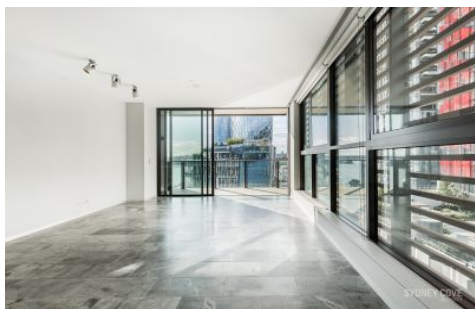

SYDNEY COVE

PROPERTY

15 Barangaroo Ave Sydney NSW

1 1 1

The most highly anticipated real estate in Sydney is here. Located in 'the Cloud', this prized north facing apartment makes up the crown jewel of Barangaroo. Raising the bar on luxury living, this water front apartment enjoys fluid, seamless floorplans, high end luxury finished and water front views. Surrounded by bars, restaurants, shops and the new head land park, this is not to be missed.

View : <https://www.sydneycoveproperty.com/lease/nsw/sydney-city/sydney/residential/apartment/8026557>

Key Points:

- * Brand new Water front apartment
- * North facing entertainer's balcony
- * Stone floors plus luxury wool carpet
- * Double glazed windows, ducted A/C
- * Miele gas kitchen with stone bench